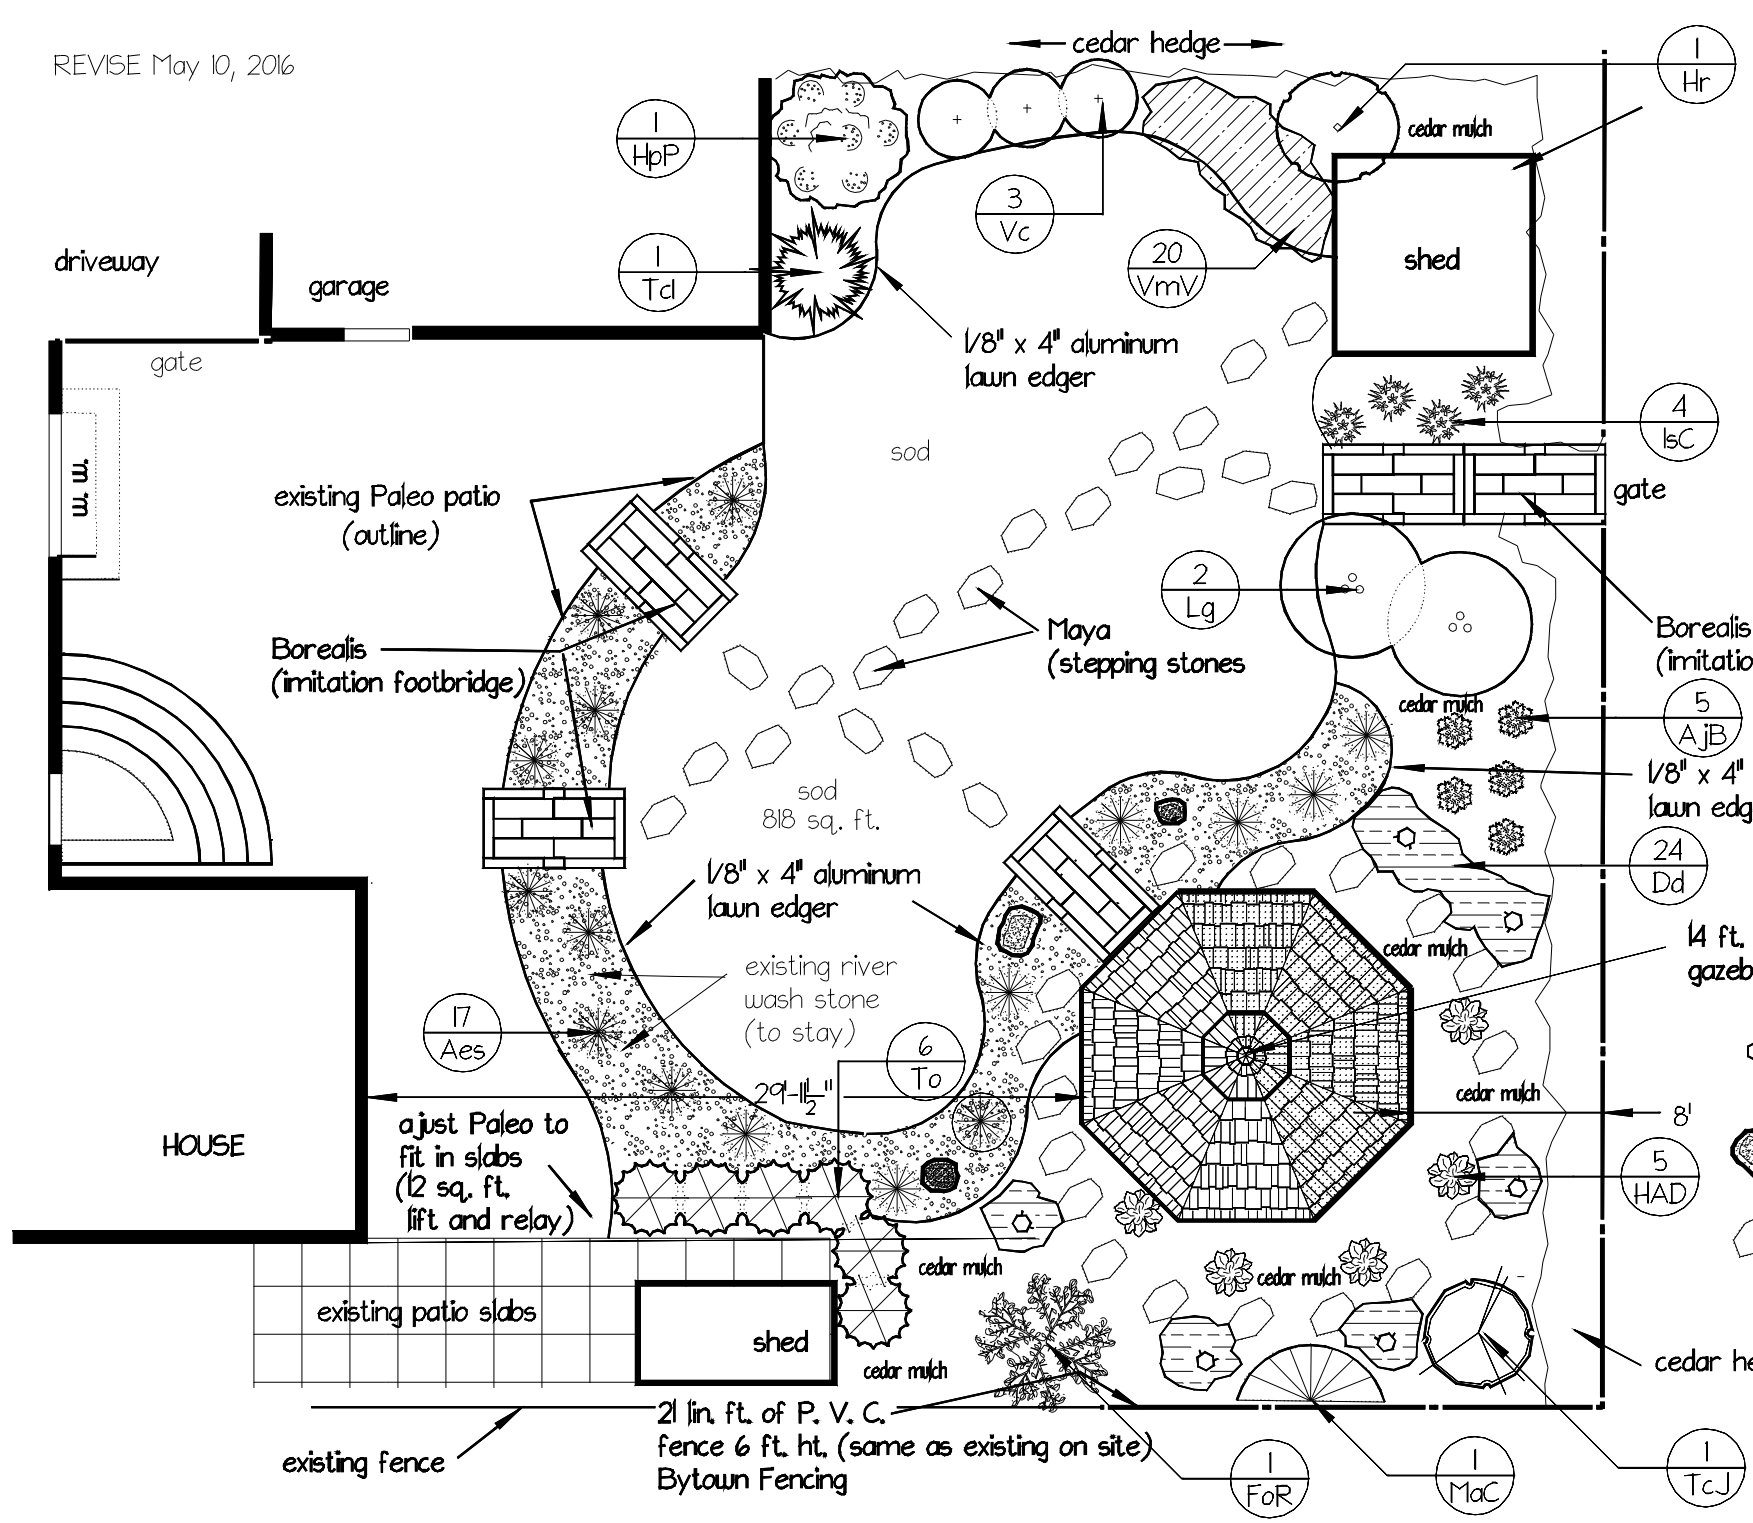

REVISE May 10, 2016

Key	Qty	Botanical Name	Common Name
Trees			
Hr	1	Hippophae rhamnoides	SEA BUCKTHORN
To	6	Thuja occidentalis	ARBORVITAE
Shrubs			
For	1	Forsythia ovata 'Robusta'	ROBUSTA FORSYTHIA
HpP	1	Hydrangea paniculata 'Pee Wee'	PEE WEE HYBRID HYDRANGEA
Lg	2	Lonicera gynochlamydea	HONEYSUCKLE
MaC	1	Mathonia aquifolium 'Compactum'	COMPACTUM OREGON HOLLY
Td	1	Taxus cuspidata 'Intermedia'	INTERMEDIA JAPANESE YEW
TcJ	1	Tsuga canadensis 'Jeddeloh'	JEDDELOH EASTERN HEMLOCK
Vc	3	Viburnum carlesii	FRAGRANT VIBURNUM
Ornamental Grasses			
Aes	17	Arrhenatherum elatius ssp. bulbosum	VAREGATED BULBOUS OAT GRASS
Perennials and Annuals			
AJB	5	Astilbe japonica 'Bremen'	BREMEN ASTILBE
Dd	24	Dianthus deltoides	MAIDEN PINK
HAD	5	Hosta 'Austin Dickinson'	AUSTIN DICKINSON HOSTA
IsC	4	Iris sibirica 'Caesars Brother'	CAESARS BROTHER SIBERIAN IRIS
VmV	20	Viola major 'Variegata'	VAREGATA GREATER PINKINKLE

APPRIZE LANDSCAPE DESIGN

11111
111111
1111111
Gloucester

sheet	1/8" = 1'-0"	date	written
drawn by	Denis Wilkaert	checked by	drawing #