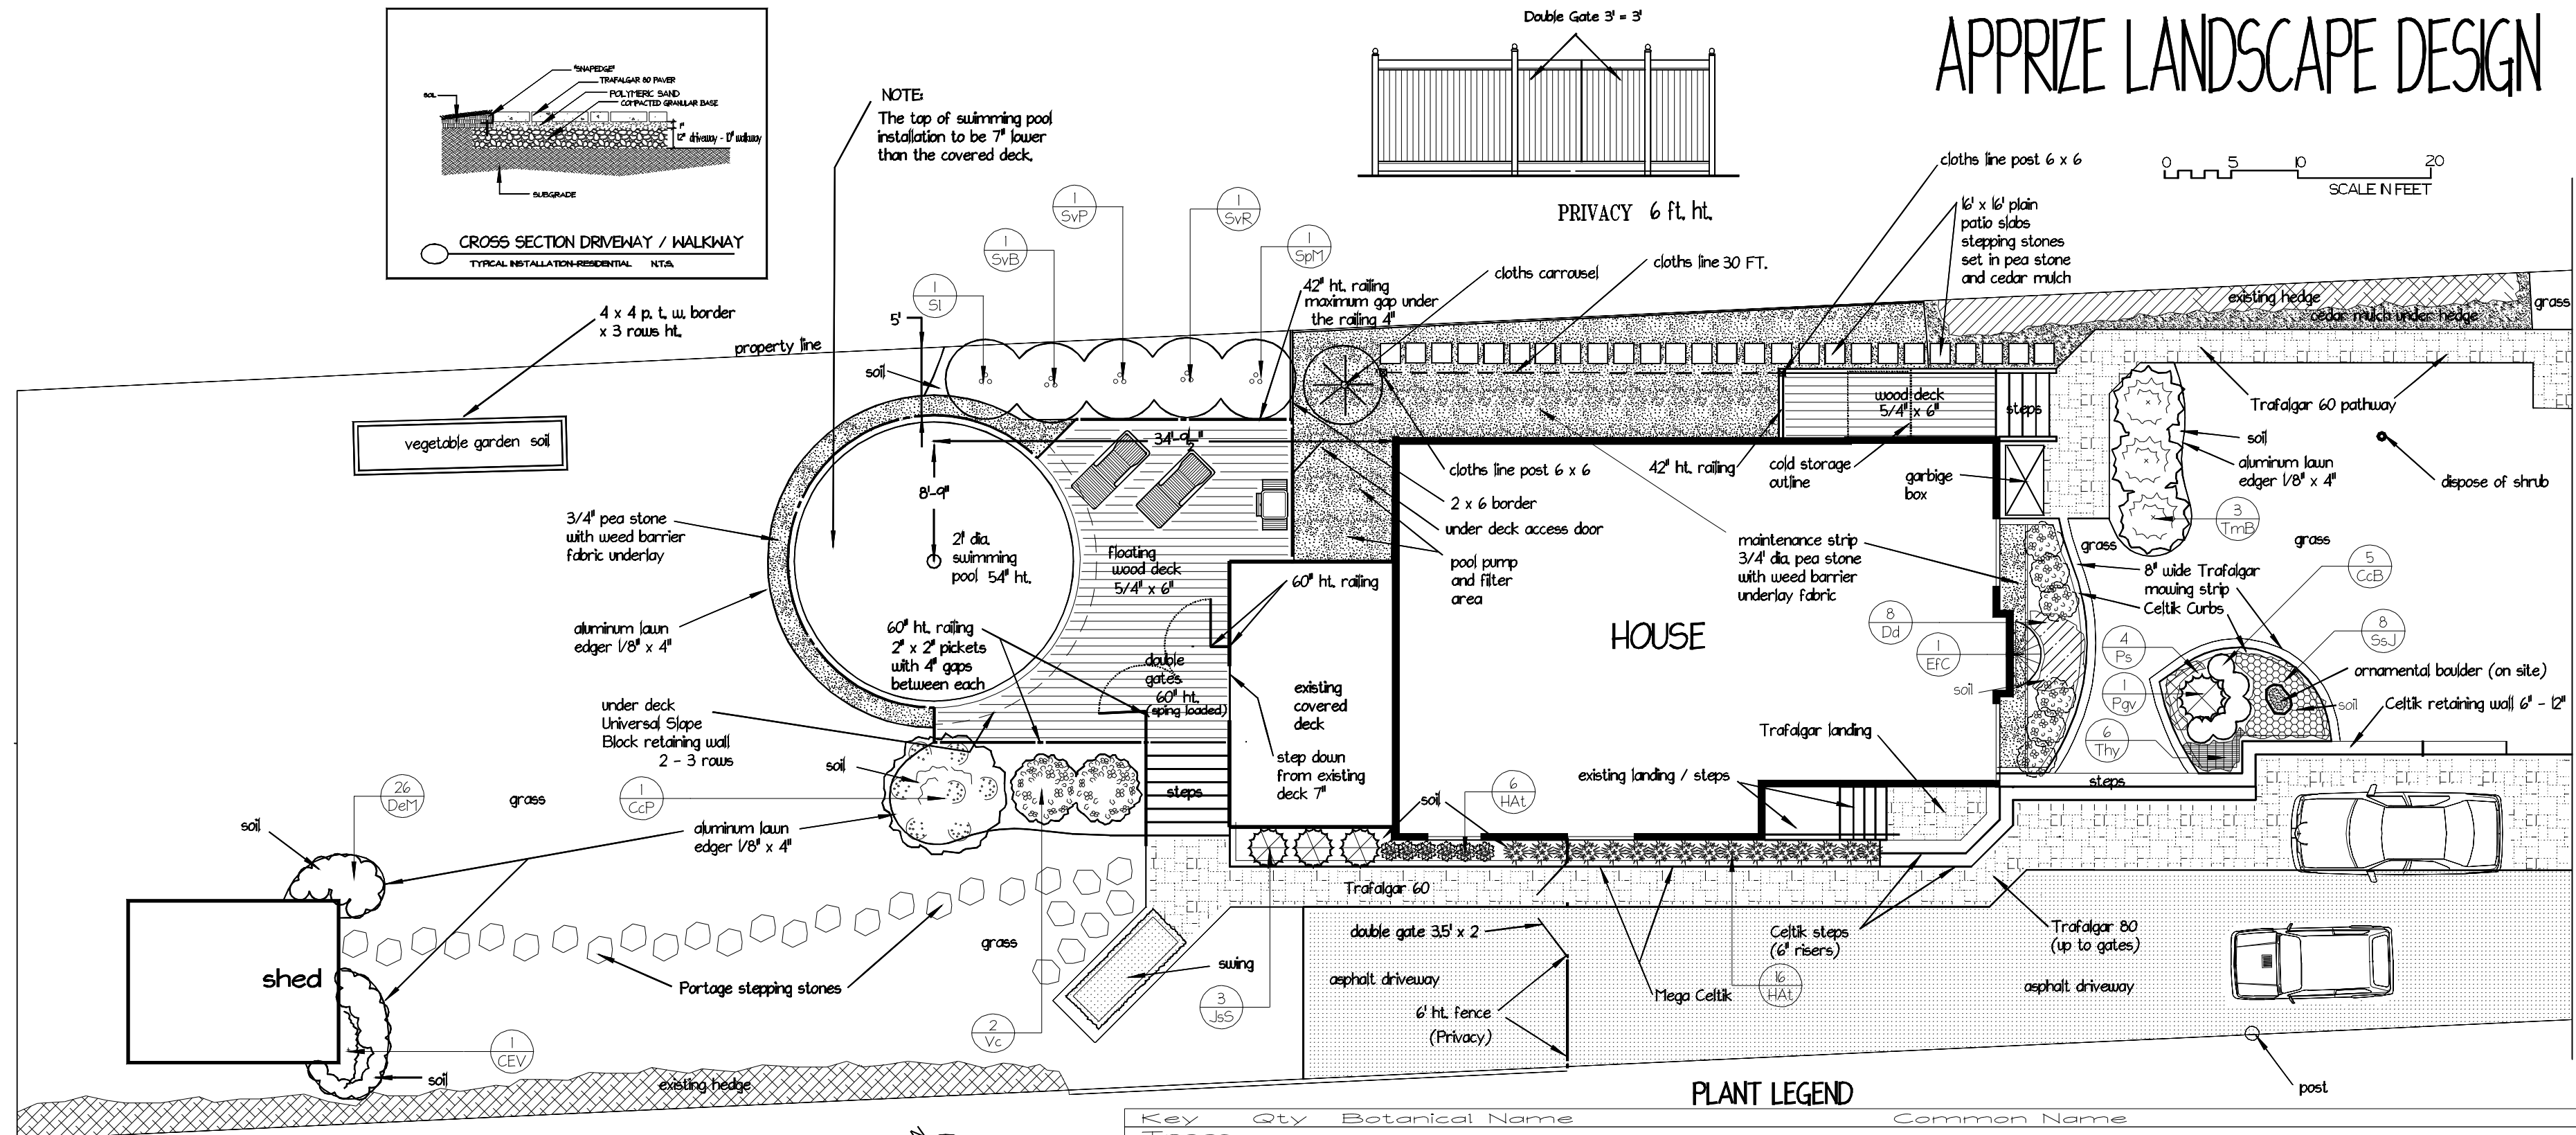

APPRIZE LANDSCAPE DESIGN

PLANT LEGEND

Key	Qty	Botanical Name	Common Name
Trees			
JsS	3	Juniperus scopulorum 'Skyrocket'	SKYROCKET JUNIPER
Shrubs			
CcP	1	Cotinus coggygria 'Purpureus'	PURPUREUS SMOKE BUSH
Pgv	1	Picea glauca var. albertiana 'Conica'	CONICA DWARF WHITE SPRUCE
Sl	1	Syringa laciniata	CUTLEAF LILAC
SpM	1	Syringa x prestoniae 'Miss Canada'	MISS CANADA LILAC
SvB	1	Syringa vulgaris 'Bridal Memories'	BRIDAL MEMORIES COMMON LILAC
SvP	1	Syringa vulgaris 'President Lincoln'	PRESIDENT LINCOLN COMMON LILAC
SvR	1	Syringa vulgaris 'Romance'	ROMANCE COMMON LILAC
TmB	3	Taxus x media 'Brownii'	BROWNII TEW
Vc	2	Viburnum carlesii	FRAGRANT VIBURNUM
Perennials and Annuals			
CcB	5	Campanula carpatica 'Bavaria Blue'	BAVARIA BLUE CARPATHIAN BELLFLOWER
Dd	8	Dianthus deltoides	MAIDEN PINK
DeM	26	Delphinium elatum 'Magic Fountains'	MAGIC FOUNTAINS ENGLISH LARKSPUR
HAt	22	Hemerocallis 'Along the Way'	ALONG THE WAY DAYLILY
Ps	4	Phlox stolonifera	CREEPING PHLOX
SsJ	8	Sedum spurium 'John Creech'	JOHN CREECH SEDUM
Thy	6	Thymus x citriodorus	LEMON THYME
Groundcovers			
EFC	1	Euonymus fortunei 'Coloratus'	COLORATUS EUONYMUS
Vines			
CEV	1	Clematis 'Etoile Violette'	ETOLE VIOLETTE CLEMATIS

client: gggggg

scale: 1" = 10'

drawn by: Denis Willaert

date: gggggg

checked by:

revision:

drawing #: