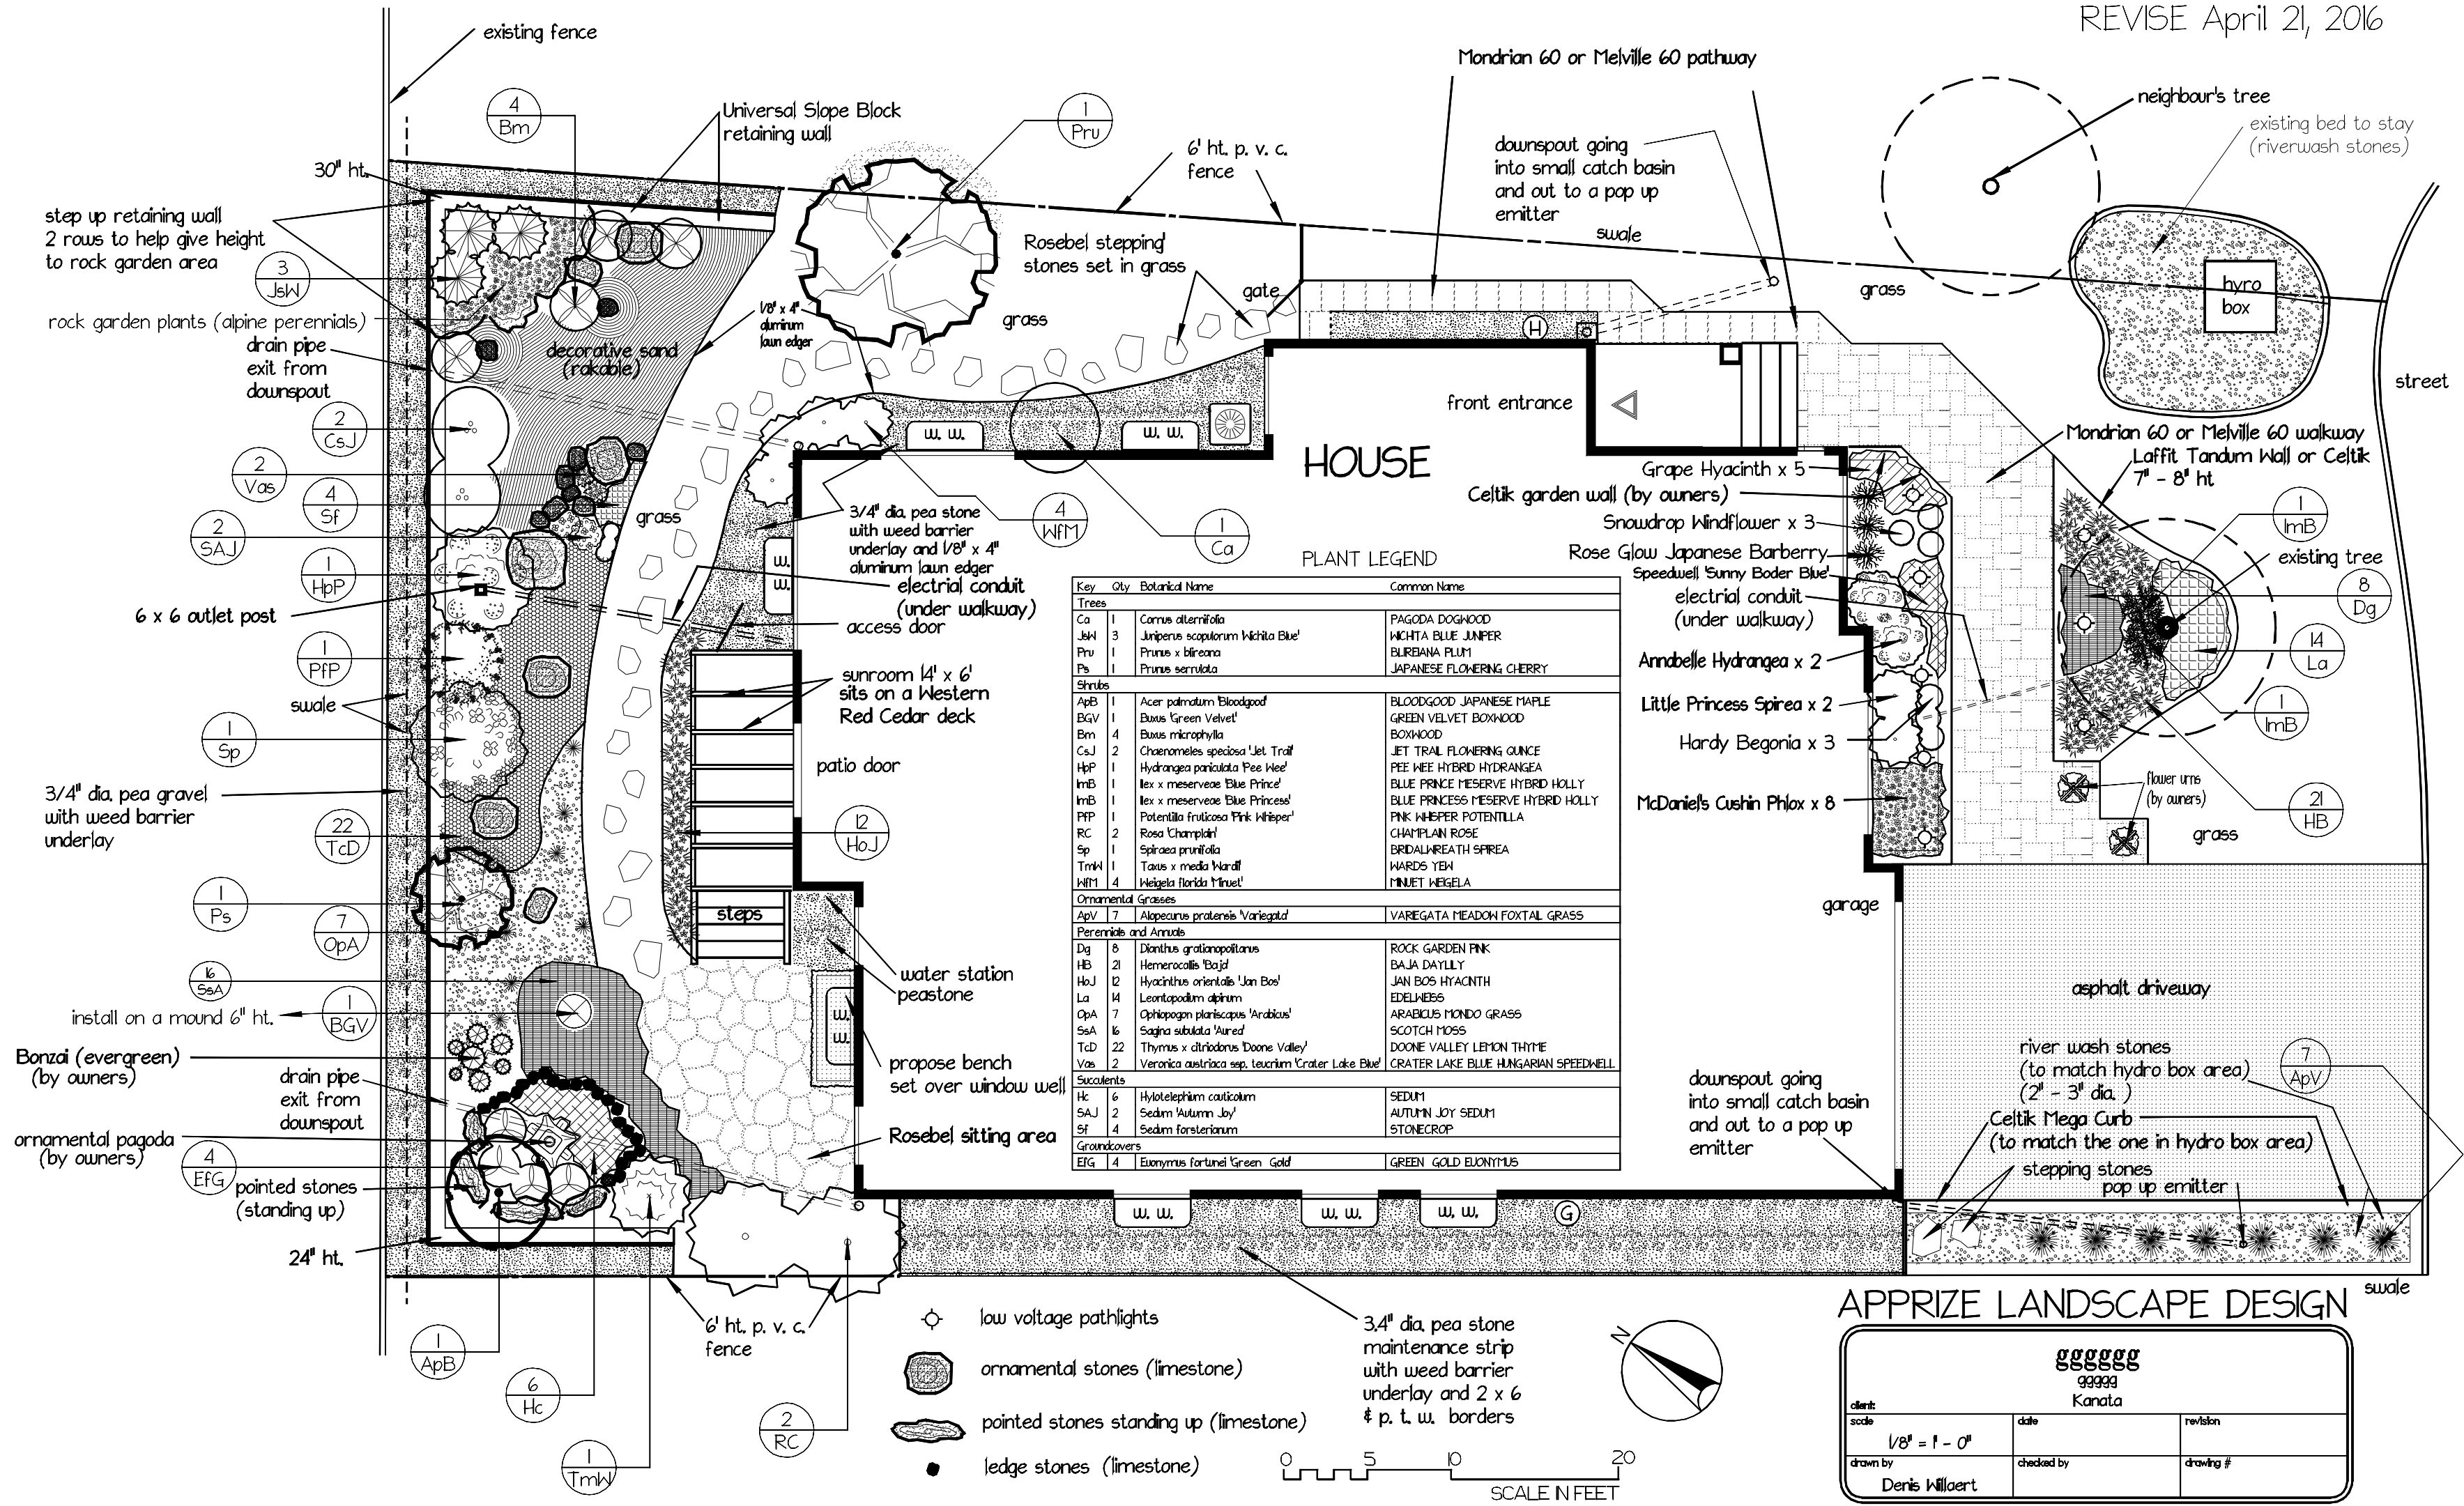

BACK = ORIENTAL THEME

FRONT = FORMAL THEME

REVISE April 21, 2016

PLANT LEGEND

Key	Qty	Botanical Name	Common Name
<b>Trees</b>			
Ca	1	Camus alternifolia	PAGODA DOGWOOD
JwH	3	Juniperus scopulorum 'Nishita Blue'	NICHITA BLUE JUNIPER
Pru	1	Prunus x bircana	BURBANA PLUM
Ps	1	Prunus serrulata	JAPANESE FLOWERING CHERRY
<b>Shrubs</b>			
ApB	1	Acer palmatum 'Bloodgood'	BLOODGOOD JAPANESE MAPLE
BGV	1	Buxus Green Velvet'	GREEN VELVET BOXWOOD
Bm	4	Buxus microphylla	BOXWOOD
CsJ	2	Chaenomeles speciosa 'Jet Trail'	JET TRAIL FLOWERING QUINCE
HpP	1	Hydrangea paniculata 'Pee Wee'	PEE WEE HYBRID HYDRANGEA
ImB	1	Ilex x meserveae 'Blue Princess'	BLUE PRINCESS RESERVE HYBRID HOLLY
ImB	1	Ilex x meserveae 'Blue Princess'	BLUE PRINCESS RESERVE HYBRID HOLLY
PP	1	Potentilla fruticosa 'Pink Whisper'	PINK WHISPER POTENTILLA
RC	2	Rosa 'Champagne'	CHAMPAGNE ROSE
Sp	1	Spiraea prunifolia	BRIDALWREATH SPIREA
Tmk	1	Taxus x media 'Marble'	MARBLE YEW
WFM	4	Wielandia Florida 'Yinzel'	YINZEL WEGELA
<b>Ornamental Grasses</b>			
ApV	7	Allopecurus pratensis 'Variegata'	VAREGATA MEADOW FOXTAIL GRASS
<b>Perennials and Annuals</b>			
Dg	8	Dianthus gratiopolitanus	ROCK GARDEN PINK
Hb	2	Hemerocallis 'Bajo'	BAJA DAYLILY
HcJ	12	Hyacinthus orientalis 'Jon Bos'	JON BOS HYACINTH
La	14	Leontopodium alpinum	EDHELNESS
QpA	7	Ophiopogon planifolius 'Arabicus'	ARABICUS MONDO GRASS
SsA	6	Sagina subulata 'Munro'	SCOTCH MOSS
TcD	22	Thymus x citriodorus 'Doone Valley'	DOONE VALLEY LEMON THYME
Vas	2	Veronica australica ssp. leucorhiza 'Crater Lake Blue'	CRATER LAKE BLUE HUNGARIAN SPEEDWELL
<b>Succulents</b>			
Hc	6	Hylotelephium caudatum	SEDIUM
SAJ	2	Sedum 'Autumn Joy'	AUTUMN JOY SEDUM
Sf	4	Sedum forsterianum	STONECROP
<b>Groundcovers</b>			
EFG	4	Elyonurus fortunei 'Green Gold'	GREEN GOLD ELONITUS

APPRIZE LANDSCAPE DESIGN

99999  
99999  
Kanata

client:	date:	revision:
scale:	1/8" = 1' - 0"	
drawn by:	checked by:	drawing #:
Denis Willeart		