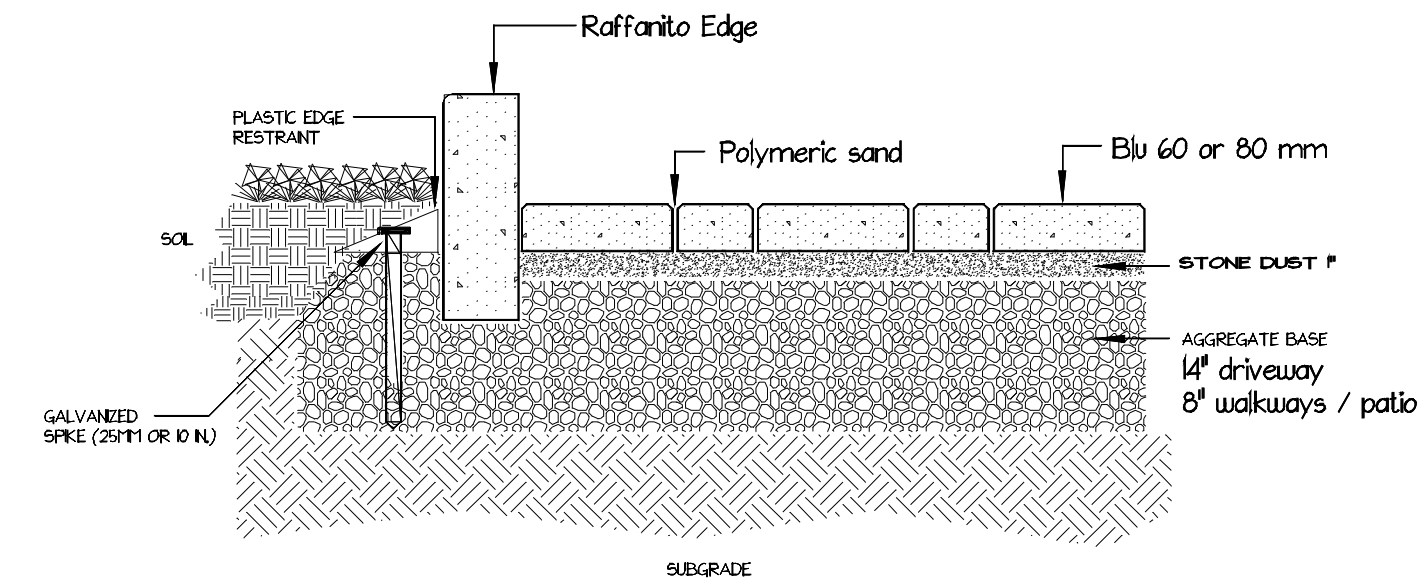

APPRIZE LANDSCAPE DESIGN

Cedar Wood Gazebo

Precast Concrete Detail

Alauf Fencing

Ornamental Iron Fencing

Color Waterfall

STREET

Colour Falls (from side of planter box)

path lights (low voltage)

Ornamental Iron Fencing

Alauf Fencing

client: Gloucester		
scale: 1/8" = 1' - 0"	date:	revision:
drawn by: Denis Willaert	checked by:	drawing #:

Key	Qty	Botanical Name	Common Name
Trees			
PsP	1	Prunus subhirtella 'Pendula'	PENDULA ROSEBUD CHERRY
Shrubs			
BtA	6	Berberis thunbergii 'Atropurpurea Nana'	ATROPURPUREA NANA JAPANESE BARBERRY
EFE	3	Euonymus fortunei 'Emerald Gaiety'	EMERALD GAIEITY EUONYMUS
HaA	4	Hydrangea arborescens 'Annabelle'	ANNABELLE HYDRANGEA
Lk	1	Lonicera koehneana	HONEYSUCKLE
PfA	4	Potentilla fruticosa 'Abbottswood'	ABBOTTSWOOD POTENTILLA
RC	4	Rosa 'Circus'	CIRCUS ROSE
Ra	10	Ribes alpinum	ALPINE CURRANT
ToL	2	Thuja occidentalis 'Little Giant'	LITTLE GIANT ARBORVITAE
Ornamental Grasses			
Ca	3	Calamagrostis arundinacea	REED GRASS
Perennials and Annuals			
CpB	28	Campanula persicifolia 'Blue'	BLUE PEACHLEAF BELLFLOWER
Dah	8	Dianthus x allwoodii 'Hoffmans Red'	HOFFMANS RED BORDER PINK
HFM	5	Hosta 'Fair Maiden'	FAIR MAIDEN HOSTA
lb	34	Iris brevicaulis	IRIS
Ps	12	Phlox stolonifera	CREeping PHLOX
Ps	16	Phlox subulata	CREeping PHLOX
Succulents			
Sd	5	Sedum divergens	SPREADING SEDUM