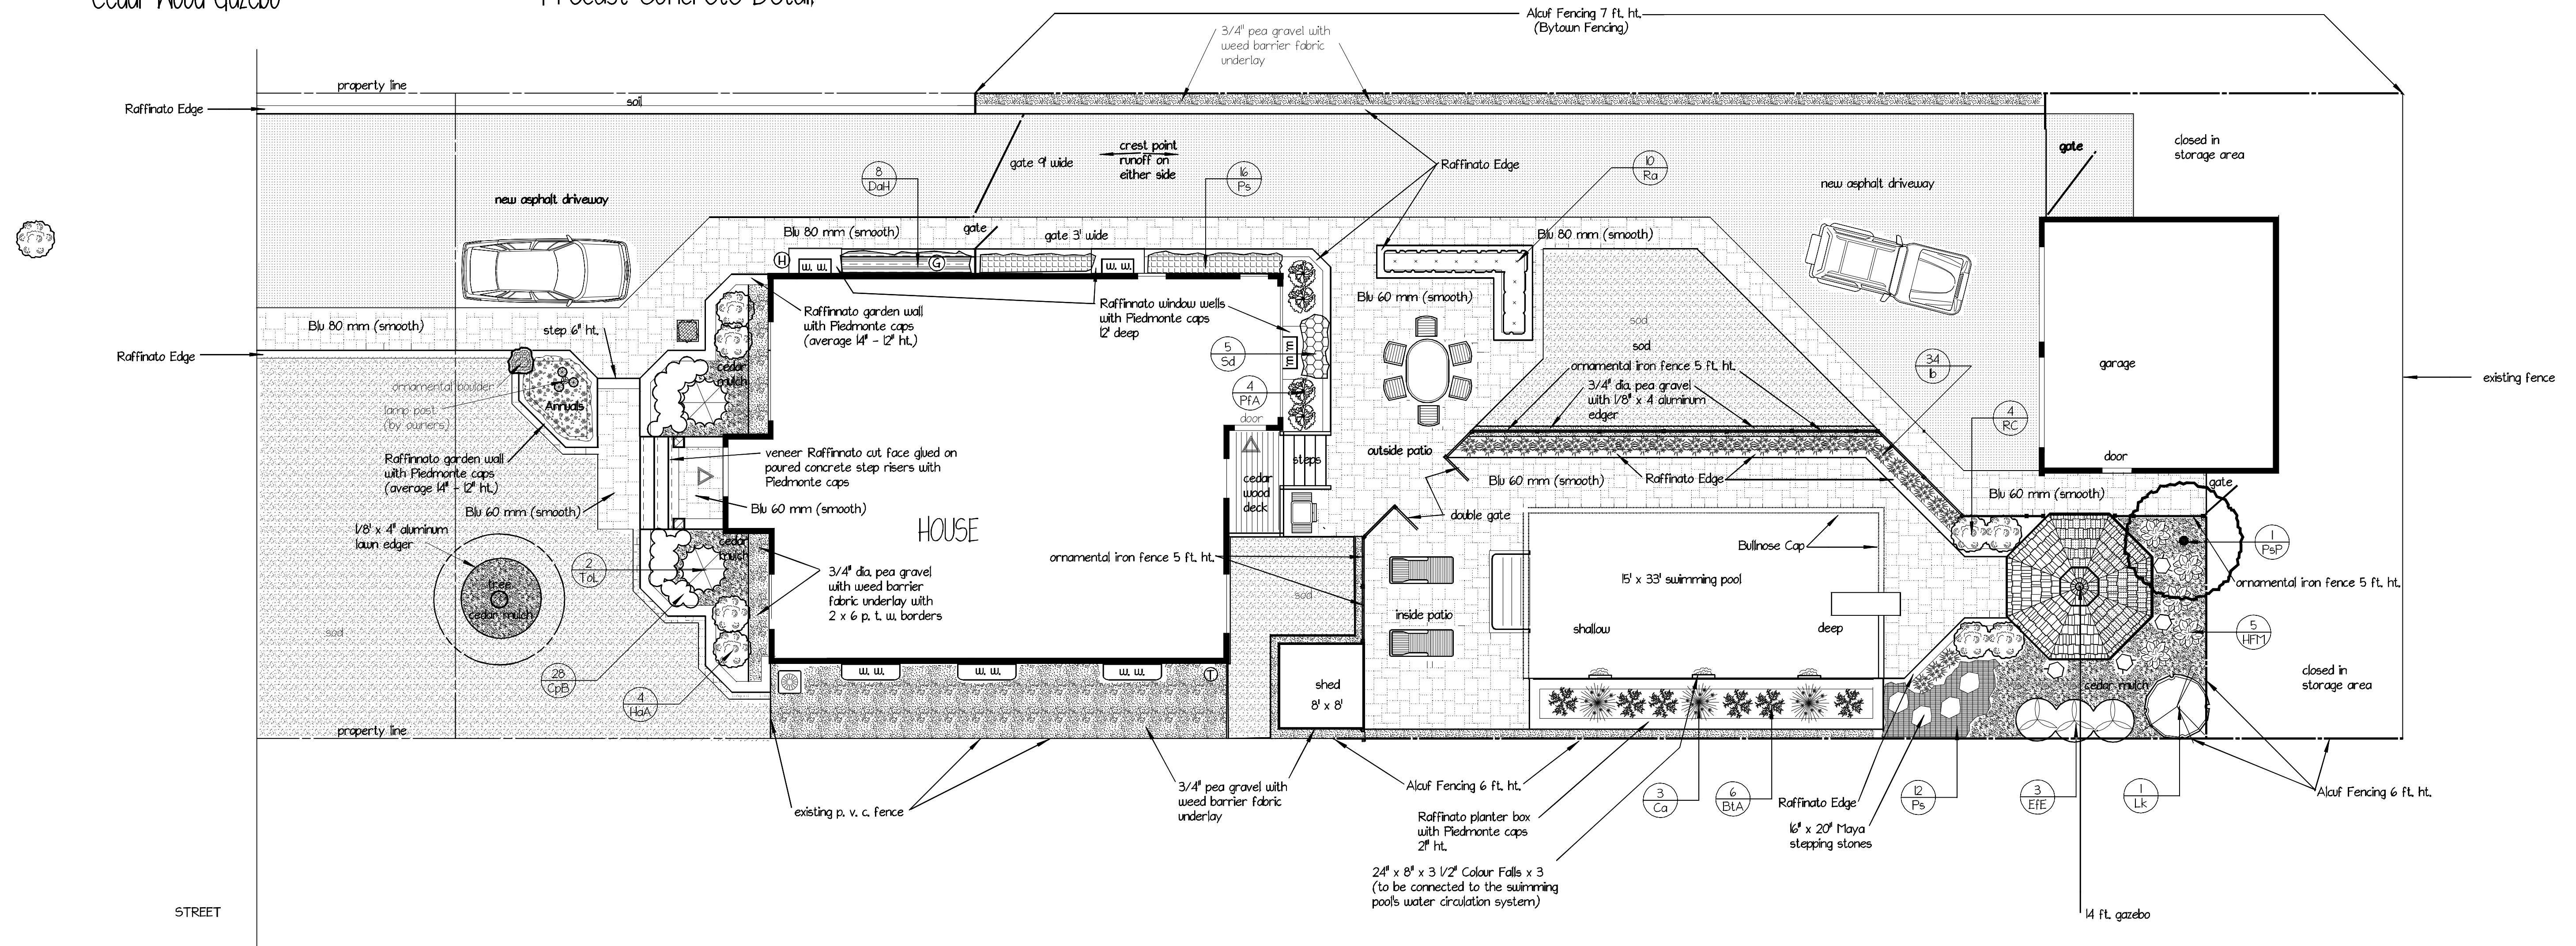

APPRIZE LANDSCAPE DESIGN

Cedar Wood Gazebo

Precast Concrete Detail

Alauf Fencing

Ornamental Iron Fencing

Color Waterfall

STREET

Colour Falls (from side of planter box)

path lights (low voltage)

Ornamental Iron Fencing

Alauf Fencing

client: Gloucester		
scale: 1/8" = 1' - 0"	date:	revision:
drawn by: Denis Willaert	checked by:	drawing #:

Key	Qty	Botanical Name	Common Name
Trees			
PsP	1	Prunus subhirtella 'Pendula'	PENDULA ROSEBUD CHERRY
Shrubs			
BtA	6	Berberis thunbergii 'Atropurpurea Nana'	ATROPURPUREA NANA JAPANESE BARBERRY
EFE	3	Euonymus fortunei 'Emerald Gaiety'	EMERALD GAIEITY EUONYMUS
HaA	4	Hydrangea arborescens 'Annabelle'	ANNABELLE HYDRANGEA
Lk	1	Lonicera koehneana	HONEYSUCKLE
PfA	4	Potentilla fruticosa 'Abbottswood'	ABBOTTSWOOD POTENTILLA
RC	4	Rosa 'Circus'	CIRCUS ROSE
Ra	10	Ribes alpinum	ALPINE CURRANT
ToL	2	Thuja occidentalis 'Little Giant'	LITTLE GIANT ARBORVITAE
Ornamental Grasses			
Ca	3	Calamagrostis arundinacea	REED GRASS
Perennials and Annuals			
CpB	28	Campanula persicifolia 'Blue'	BLUE PEACHLEAF BELLFLOWER
Dah	8	Dianthus x allwoodii 'Hoffmans Red'	HOFFMANS RED BORDER PINK
HFM	5	Hosta 'Fair Maiden'	FAIR MAIDEN HOSTA
lb	34	Iris brevicaulis	IRIS
Ps	12	Phlox stolonifera	CREeping PHLOX
Ps	16	Phlox subulata	CREeping PHLOX
Succulents			
Sd	5	Sedum divergens	SPREADING SEDUM